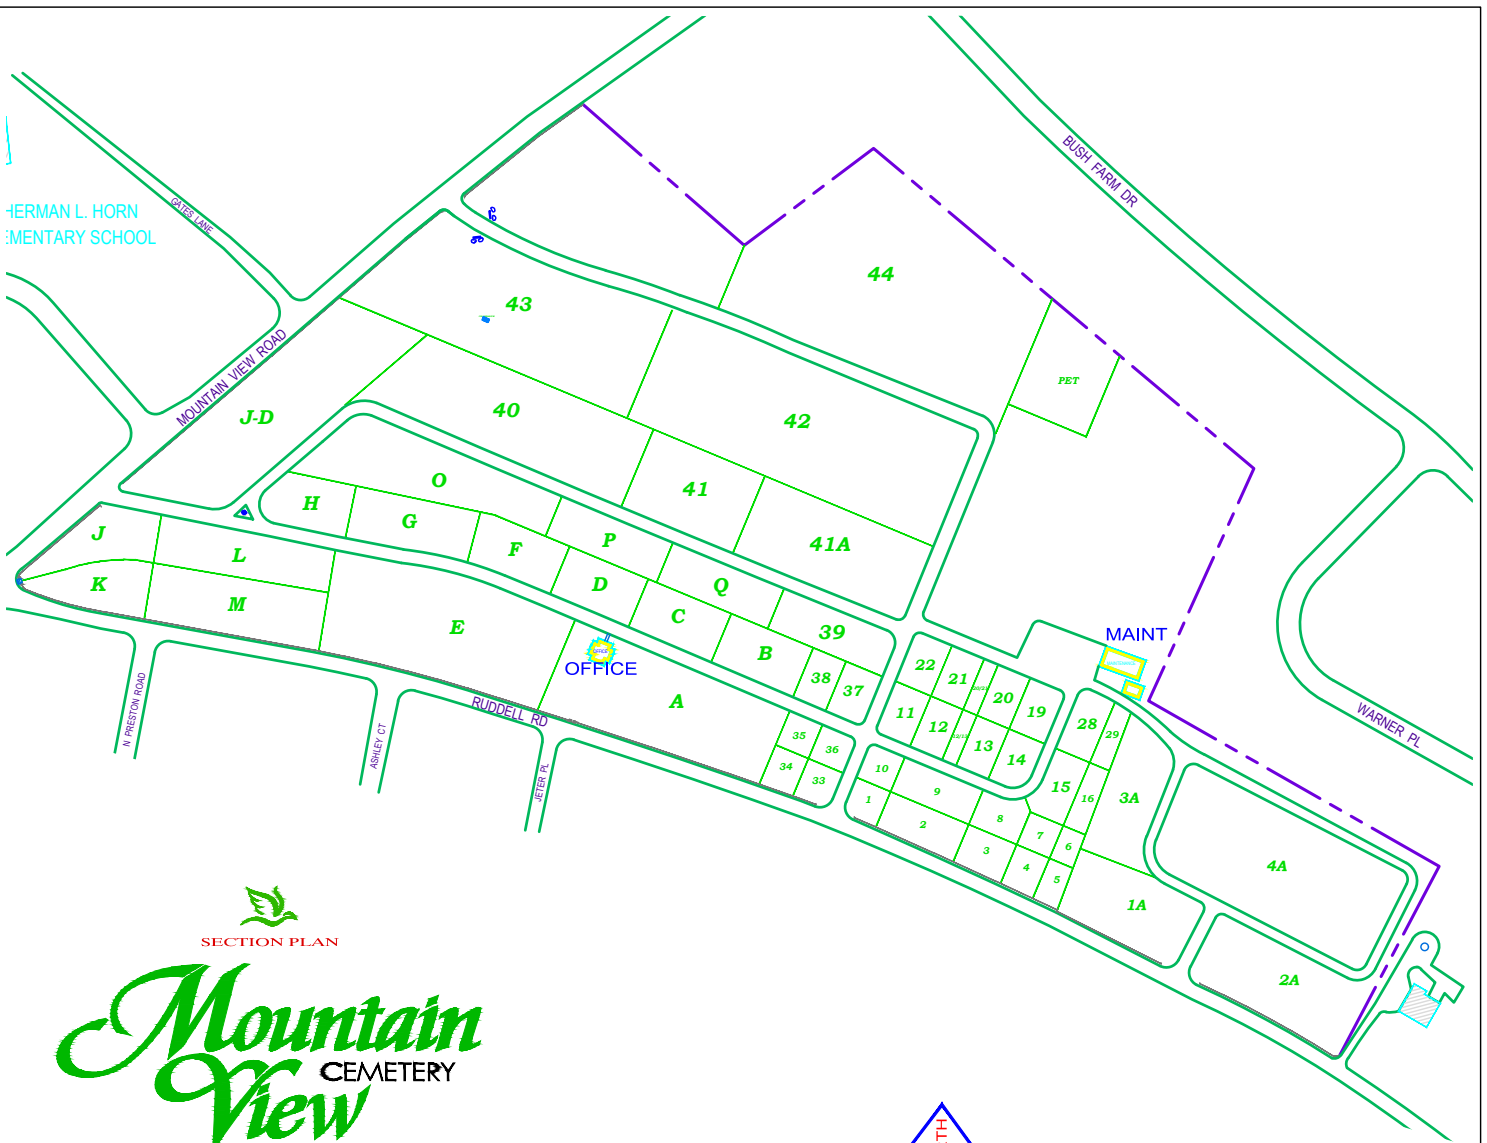

HERMAN L. HORN  
ELEMENTARY SCHOOL

SECTION PLAN

# Mountain View

CEMETERY

1401 Mountain View Road

VINTON, VIRGINIA